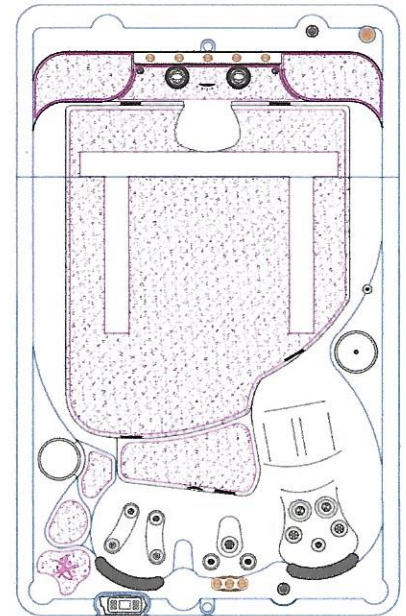

Section 2—Hydropool Swim Spas

HYDROPOOL
swim spas

AquaPlay 12 fX

Shell Dimensions:
150" X 93" / 381 cm x 236 cm
Useable Swim Area Dimensions:
88" or 223 cm
Height: 49"/124 cm
(+/- tolerance of 1/2")
Volume: 1489 US gallons / 5635 L
Weight Full: 14,403 lbs / 6535 Kg
Weight Empty: 1984 lbs / 900 Kg
Hydrotherapy Seating:
3 Person
*Indicates Approximate

May not be exactly as shown
Please refer to line drawing for details

Unit Cost:
\$18,495 USD

Includes Swimspa Water Watch, Factory installed frame & cabinet, 8 lit cascading waterfall jets, hard cover
Silver Marble & Driftwood Cabinet Only

AquaPlay 12fX Special Edition—Options

Steps		Fitness & Fun	
4 Tier Aqua Step	\$1499	Aqua Rowing Kit	\$1075
<hr/>		Aqua Fitness Package	\$449
Covers		Box Fit Fitness Package	\$449
Safety Insulating Four Section Cover	INCL	48" Stainless Steel Exercise Bar (Left Side Only)	\$299
Summer Cover with Tie Downs	\$299	24" Stainless Steel Exercise Bar	\$249
Bi Fold Cover Option*	\$199	<hr/>	
Rollaway Cover (Need to delete Hard Cover)	\$3200	Water Management	
Bracket for Rollaway Cover	\$379	EZ - Pure Ozone System	\$239
Cover Remover Standard	\$299	PureWater System	\$599
Cover Remover Plus (Hydraulic)	\$449	<hr/>	
Other Popular Upgrades & Options		Deletions	
GFCI Including Subpanel	\$299	Tapered Safety Insulating Four Section Cover	(-\$995)
Auxiliary Heating System By-Pass Loop	\$199		
I Command System	\$599		
Extra Swimspa Water Watch	\$450		
Additional 4KW Heater	\$749		