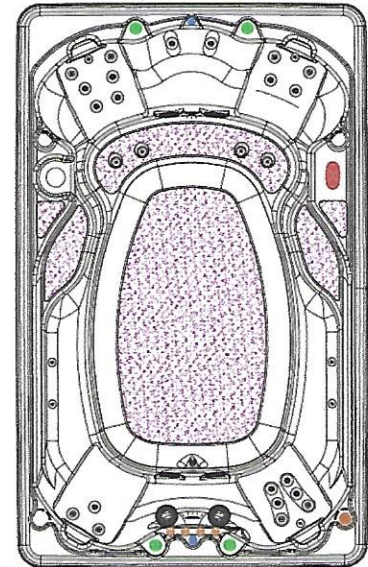

## Section 2—Hydropool Swim Spas

**HYDROPOOL**  
swim spas

### AquaPlay 12 FFP

**Shell Dimensions:**  
150" X 93" / 381 cm x 236 cm  
**Useable Swim Area Dimensions:**  
88" or 223 cm  
**Height:** 49"/124 cm  
(+/- tolerance of 1/2")  
**Volume:** 1900 US gallons / 7220 L  
**Weight Full:** 18,445 lbs / 8369 Kg  
**Weight Empty:** 2532 lbs / 1149 Kg  
**Hydrotherapy Seating:**  
9 Person  
\*Indicates Approximate

May not be exactly as shown  
Please refer to line drawing for details

**Unit Cost:**

**\$16,995 USD**

Includes Factory installed frame & cabinet, 4 lit cascading waterfall jets, hard cover, Soft Stride Mat  
Silver Marble & Driftwood Cabinet Only