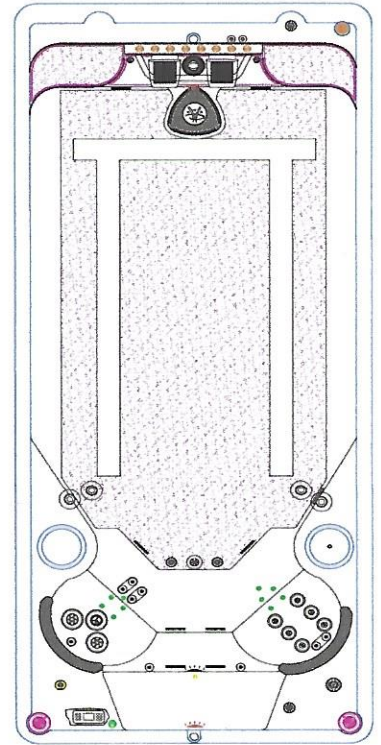

## Section 2—Hydropool Swim Spas

HYDROPOOL  
swim spas

### AquaTrainer 17 fX

May not be exactly as shown—Please refer to line drawing for details

**Shell Dimensions:**  
210" X 93" / 533 cm x 236 cm  
**Useable Swim Area Dimensions:**  
156"/396cm  
**Height:**  
49" / 124 cm (+/- tolerance of 1/2")  
**Volume:**2181 US gallons / 8259 L  
**Weight Full:**20,830 lbs / 9451 Kg  
**Weight Empty:** 2,627 lbs /1192 Kg  
**Hydrotherapy Seating:**  
2 Person  
\*Indicates Approximate

May not be exactly as shown  
Please refer to line drawing for details

**Unit Cost:**  
**\$35,995 USD**

Includes Swimspa Water Watch, Factory installed frame and Cabinet, Aquapro Current Control, 24" Exercise Bar & Hard cover