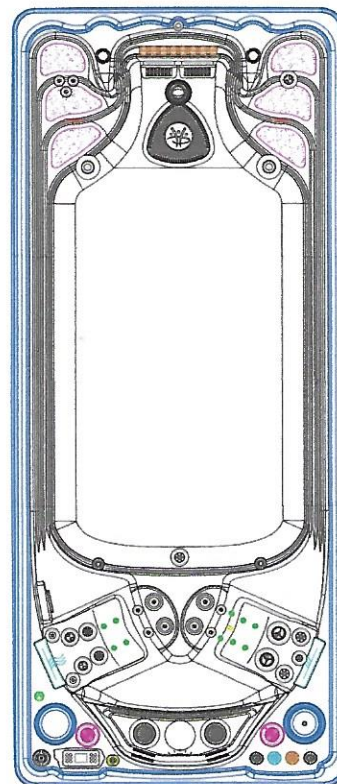

Upgrades & Options

Bellagio Package Includes:	
Bellagio HydroFalls	$ 999
Northern Lights + 2 LED Lights	$1199
List Price -	$2198
Bellagio Package Price	$1795

Audio	
Hydropool Surround Sound**	$1549

Cabinet	
Cabinet and Frame	INCL
Replace Cabinet add Solid State frame	(-$1750)
Black Cherry Cabinet Premium Upgrade	$599

Steps	
4 Tier Aqua Step	$1499

Lighting	
Northern Lights + 2 LEDS	$1199
Southern Lights **	$799

Other Popular Upgrades & Options	
GFCI Including Subpanel	$299
Auxiliary Heating System By-Pass Loop	$199
I Command System	$599
Extra Swimspa Water Watch	$450
Additional 4KW Heater	$749

Hydrotherapy & Swim	
HydroFlex Air Therapy System-Heated	$949
Dream Scents	$299
Two Premium Hydrofall Pillows	$719

Fitness & Fun	
Aqua Rowing Kit	$1075
Aqua Fitness Package	$449
Box Fit Fitness Package	$449
48" Stainless Steel Exercise Bar (Left Side Only)	$299

Water Management	
EZ - Pure Ozone System	$239
PureWater System	$599

Deletions	
Tapered Safety Insulating Six Section Cover	(-$1295)

Covers	
Safety Insulating Six Section Cover	INCL
Summer Cover with Tie Downs	$299
Bi Fold Cover Option*	$199
Rollaway Cover (Need to delete Hard Cover)	$4300
Bracket for Rollaway Cover	$379
Cover Remover Standard	$299
Cover Remover Plus (Hydraulic)	$449

*Bi Fold Cover option still requires to be partly sectional. Please contact customer service for details

** Only Available with cabinet