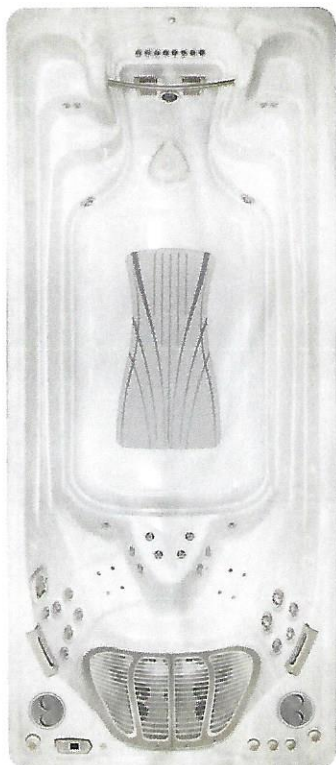

Section 2—Hydropool Executive Swim Spas

Executive Sport 19 EX

Shell Dimensions:
220" X 93" / 558.80 cm x 236.22 cm
Height:
52.75"/133.99 cm (+/- tolerance of 1/2")
Volume: 2378 US gallons / 9038 L
Weight Full: 22,948 lbs / 10412 Kg
Weight Empty: 3,028 lbs / 1374 Kg
Hydrotherapy Seating:
4 Person
*Indicates Approximate

May not be exactly as shown
Please refer to line drawing for details

Unit Cost:
$33,295 US
Includes Swimspa Water Watch, Factory Installed Frame, Cabinet, 24" Stainless Steel Bar, Soft Stride Floor Mat, Hard-cover