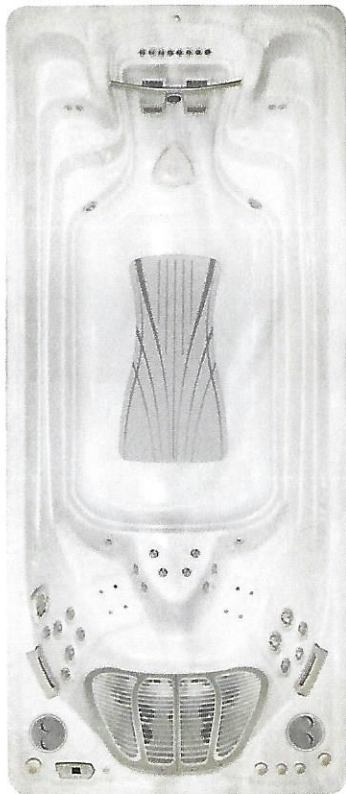

Section 2—Hydropool Executive SwimSpas

Executive Trainer 19 EX

Shell Dimensions:
220" X 93" / 558.80 cm x 236.22 cm
Height:
52.75"/133.99 cm (+/- tolerance of 1/2")
Volume: 2378 US gallons / 9038 L
Weight Full: 22,948 lbs / 10412 Kg
Weight Empty: 3,028 lbs /1374 Kg
Hydrotherapy Seating:
4 Person
*Indicates Approximate

May not be exactly as shown
Please refer to line drawing for details

Unit Cost:
$39,995 US

Includes Swimspa Water Watch Factory
Installed Frame, Cabinet, AquaPro Control,
24" Stainless Steel Bar, Soft Stride
Floor Mat, Hardcover