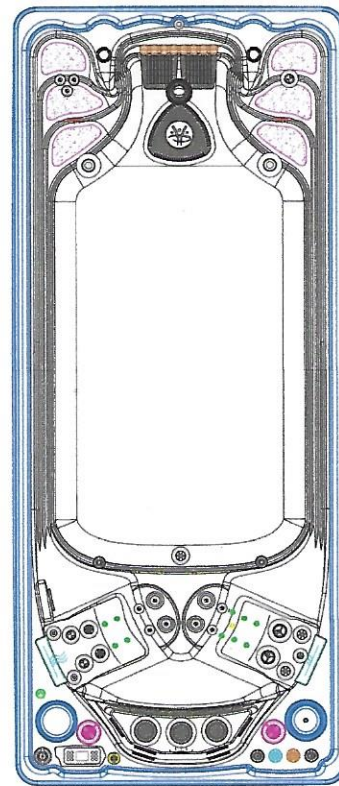

Upgrades & Options

Bellagio Package Includes:		Hydrotherapy & Swim	
Bellagio HydroFalls	$ 999	HydroFlex Air Therapy System-Heated	$949
Northern Lights + 2 LED Lights	$1199	Dream Scents	$299
List Price -	$2198*	Two Premium Hydrofall Pillows	$719
Bellagio Package Price	$1795		
Audio		Fitness & Fun	
Hydropool Surround Sound**	$1549	Aqua Rowing Kit	$1075
		Aqua Fitness Package	$449
Cabinet		Box Fit Fitness Package	$449
Cabinet and Frame	INCL	48" Stainless Steel Exercise Bar (Left Side Only)	$299
Replace Cabinet add Solid State frame	(-$1750)		
Black Cherry Cabinet Premium Upgrade	$599	Water Management	
		EZ - Pure Ozone System	$239
Steps		PureWater System	$599
4 Tier Aqua Step	$1499		
		Deletions	
Lighting		Tapered Safety Insulating Six Section Cover	(-$1295)
Northern Lights + 2 LEDs	$1199		
Southern Lights **	$799	Covers	
		Safety Insulating Six Section Cover	INCL
Other Popular Upgrades & Options		Summer Cover with Tie Downs	$299
GFCI Including Subpanel	$299	Bi Fold Cover Option*	$199
Auxiliary Heating System By-Pass Loop	$199	Rollaway Cover (Need to delete Hard Cover)	$4300
I Command System	$599	Bracket for Rollaway Cover	$379
Extra Swimspa Water Watch	$450	Cover Remover Standard	$299

*Bi Fold Cover option still requires to be partly sectional. Please contact customer service for details

** Only Available with cabinet